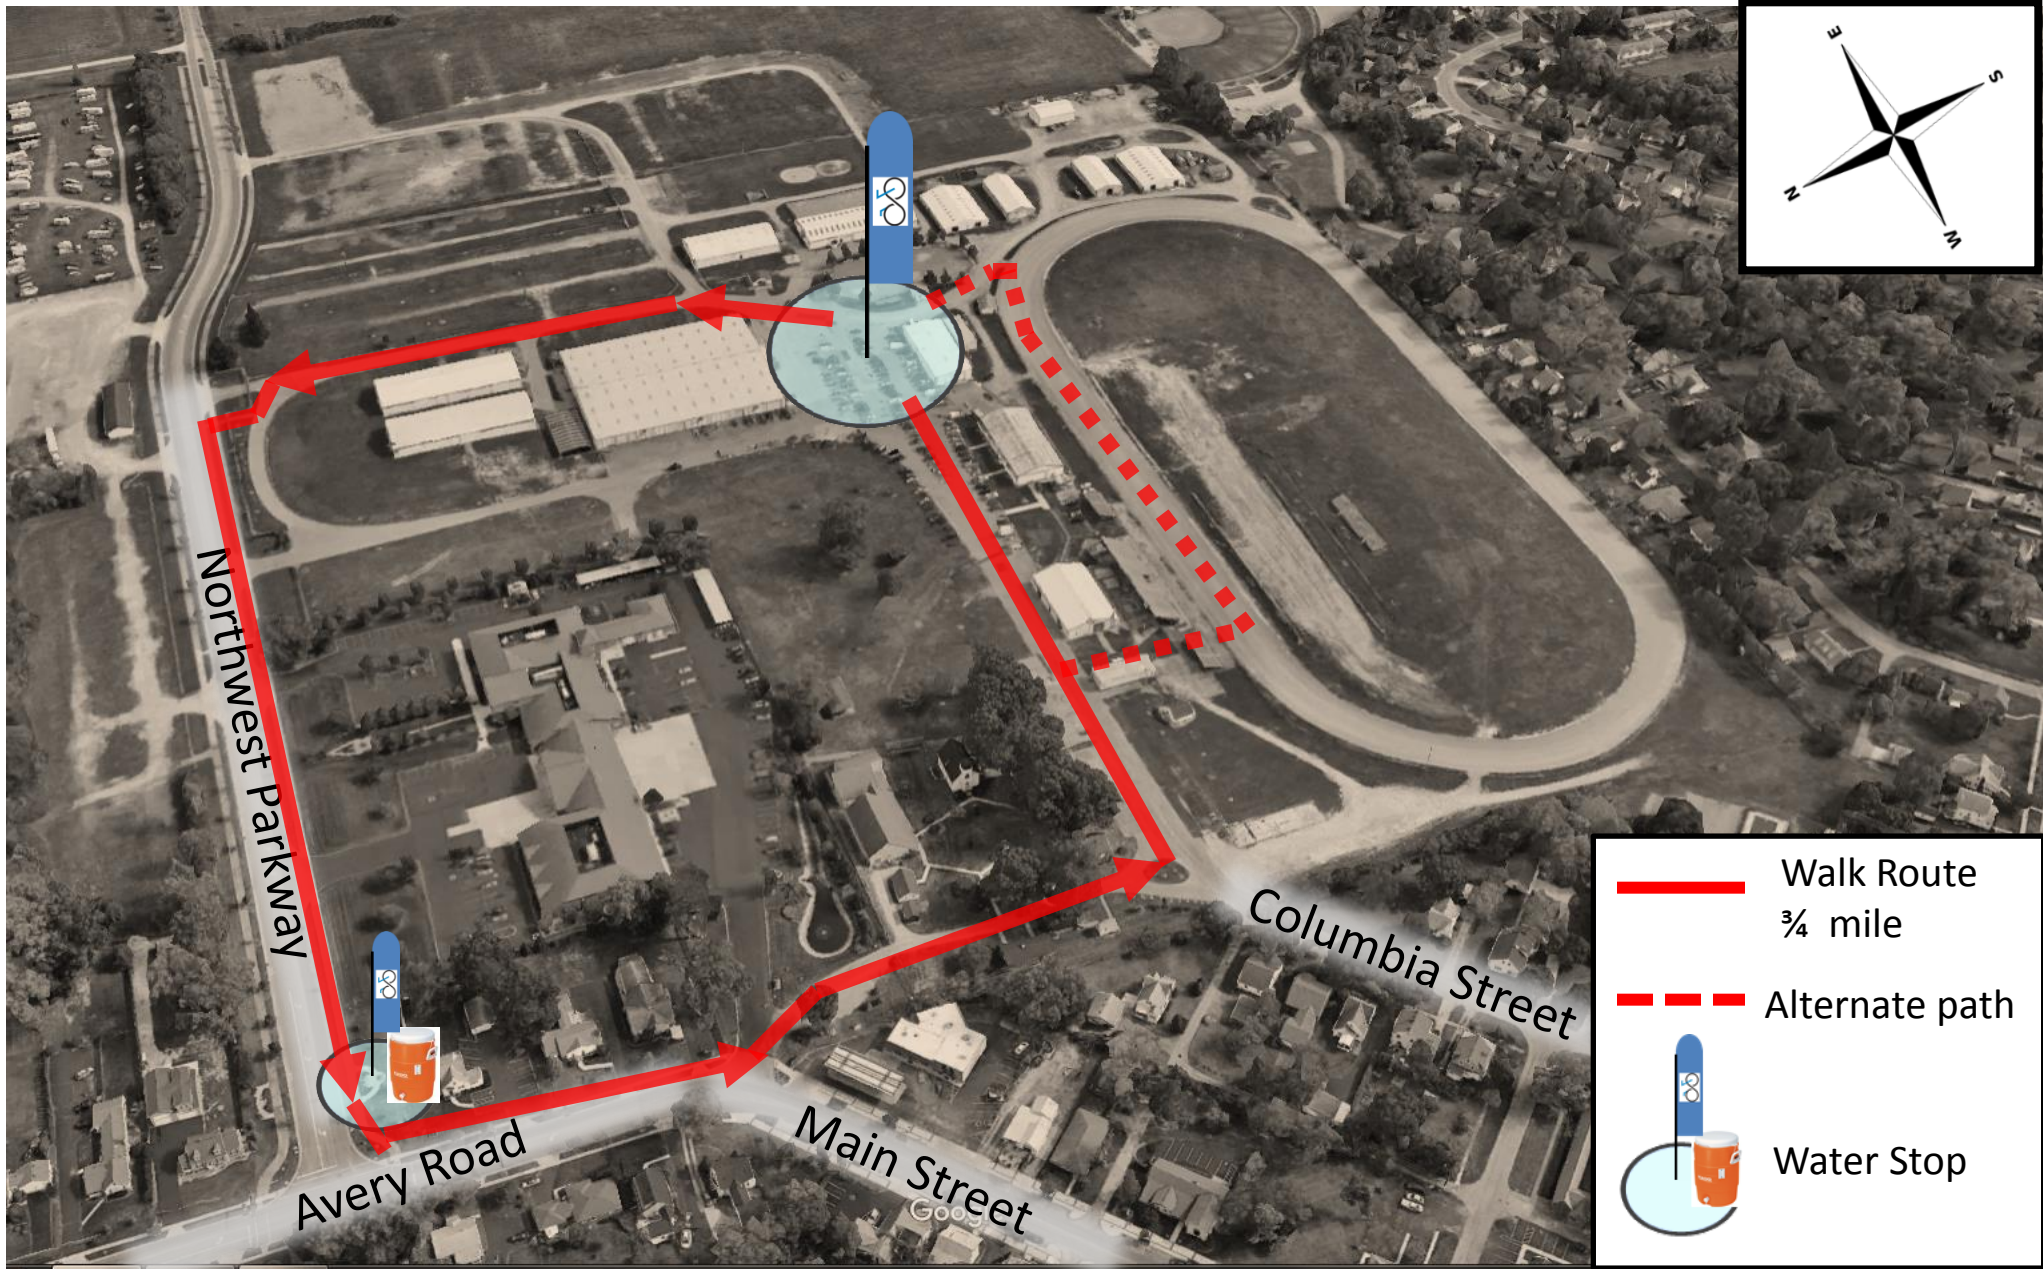

Pedal with Pete 2019

Walk Route

Mass-start at 9:30a.m.